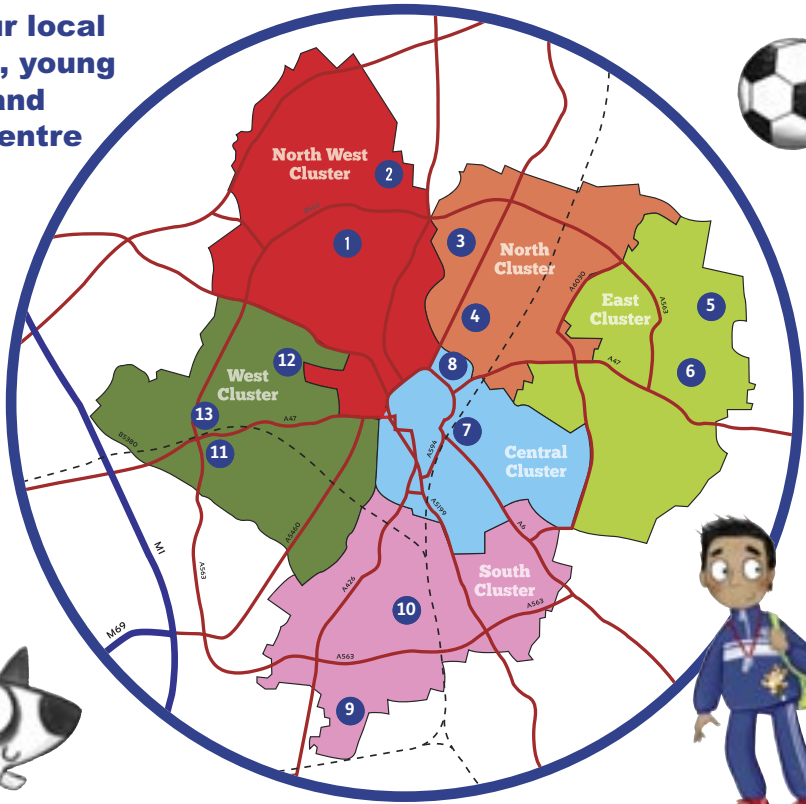

Get up & go!

At Leicester's children, young people and family centres this summer!

For children, young people and their families and carers

Monday 17th July – Friday 25th August 2023

FREE

Monday July 17, 24, 31 August 7, 14, 21	Tuesday July 18, 25 August 1, 8, 15, 22	Wednesday July 19, 26 August 2, 9, 16, 23	Thursday July 20, 27 August 3, 10, 17, 24	Friday July 21, 28 August 4, 11, 18, 25
GET UP AND GO EVENT St Matthews CYPFC 10am - 12pm	GET UP AND GO EVENT Bewcastle CYPFC 10am - 12pm	MINI PLAYDAYS at Town Hall Square (19th & 26th Jul, 9th & 16th Aug) 11am - 2pm	GET UP AND GO EVENT Netherhall CYPFC 10am - 12pm	GET UP AND GO EVENT The Grove, Braunstone, 10am - 12pm
GET UP AND GO EVENT Thurnby Lodge CYPFC 1 - 3pm	GET UP AND GO EVENT Saffron CYPFC 10am - 12pm	NATIONAL PLAY DAY at Town Hall Square – 2nd Aug 11am - 3pm	GET UP AND GO EVENT New Parks CYPFC 1 - 3pm	GET UP AND GO EVENT Eyes Monsell CYPFC 10am - 12pm
GET UP AND GO EVENT Woodbridge CYPFC 1 - 3pm		END OF SUMMER EXTRAVAGANZA Victoria Park 11am-3pm	GET UP AND GO EVENT Belgrave CYPFC 1 - 3pm	
		GET UP AND GO EVENT Beaumont Leys CYPFC 1 - 3pm	GET UP AND GO EVENT Highfields CYPFC 1pm -3pm	

 families.leicester.gov.uk/childrens-centres

Family
Hub

 ACTIVE
LEICESTER

Leicester
City Council

Find your local children, young people and family centre

1 **Beaumont Leys & Stoking Farm**
Home Farm Walk, LE4 0RW. Tel: 0116 373 7350